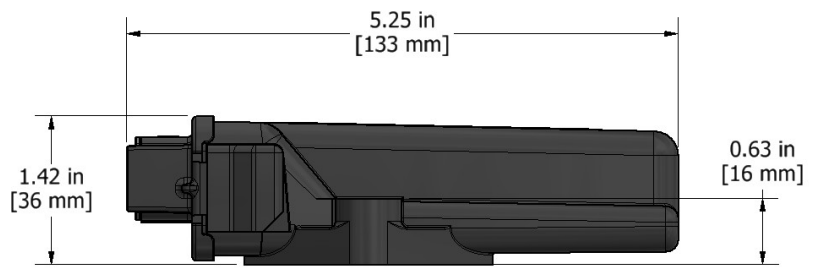

Ø0.291 in
[Ø7.4 mm]
To suit an M6 or
a 1/4" bolt (2 places)

Unit Label

Gray receptacle
DTM13-12PA-12PB-R008
keyed "A" mates with
DTM06-12SA

Black receptacle
DTM13-12PA-12PB-R008
keyed "B" mates with
DTM06-12SB