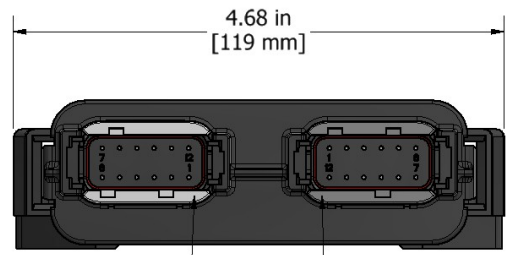

Ø0.291 in
[Ø7.4 mm]
To suit an M6 or
a 1/4" bolt (2 places)

Unit Label

Gray receptacle
DTM13-12PA-12PB-R008
keyed "A" mates with
DTM06-12SA

Black receptacle
DTM13-12PA-12PB-R008
keyed "B" mates with
DTM06-12SB